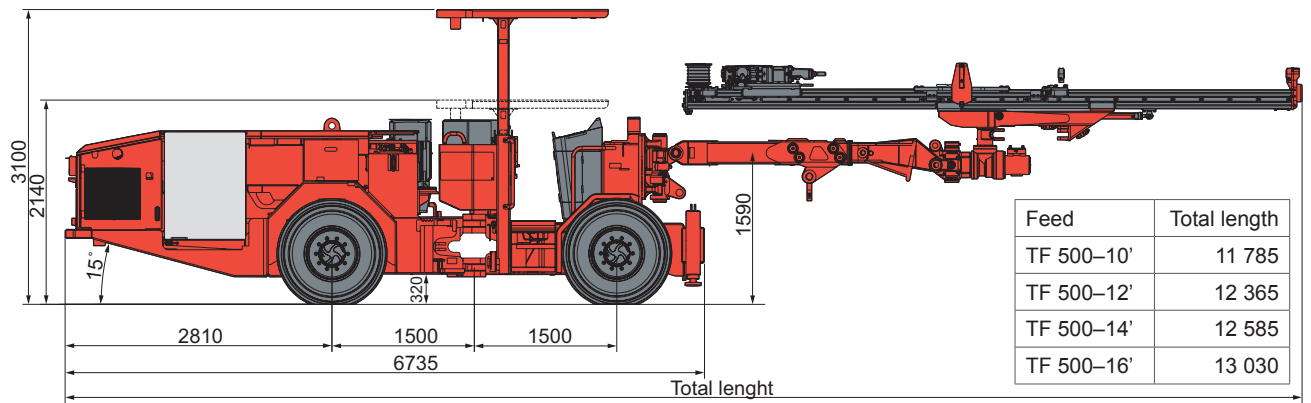

Main dimensions, Sandvik DD31 I