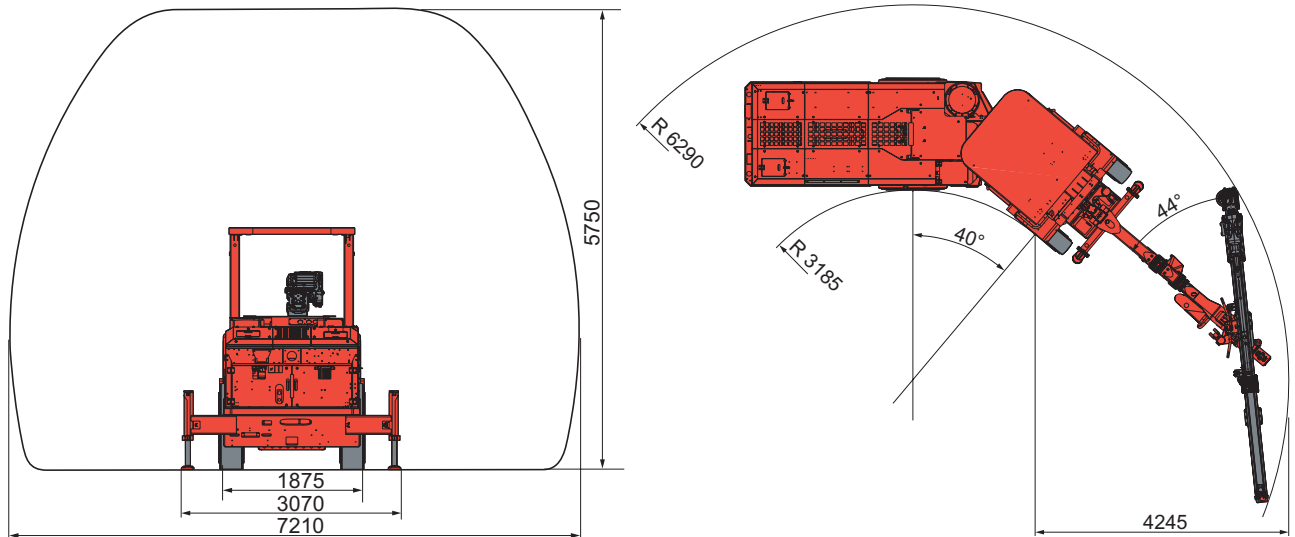

# Sandvik DD311 for tough mining

Sandvik DD311-40

**Sandvik DD311** is a compact and versatile drill rig for face drilling, cross-cut drilling, and bolt hole drilling. The rig, designed in the drift size class of 3 x 3 meters, offers an optimal coverage area of 40 m<sup>2</sup> cross-section with one rig setup.

## Key features

- One drilling boom providing up to 40 m<sup>2</sup> cross sections
- High performance HLX5 rock drill
- Versatility for multiple applications
- Electric or diesel powered for different mine conditions

## Main dimensions, Sandvik DD31 I

See technical specification for dimensions of DD311D models

## Coverage area, turning radius